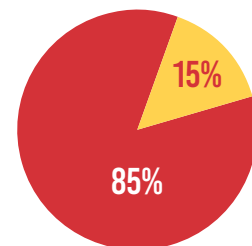

Satisfied with LifeWise
School Schedule

EXCITEMENT

Students Eager to Talk
About LifeWise

ATTITUDE

Positive Impact on Outlook,
Attitude & Motivation

AGREE

DISAGREE

Results based on 769 educator respondents.

Neutral responses have been removed, click [here](#) to see results that include neutral responses.

LIFEWISE ACADEMY

2024 PARENT SURVEY

Recommends
Other Parents
Enroll Children

**>99%
AGREE**

--- **LESS THAN 1%
DISAGREE**