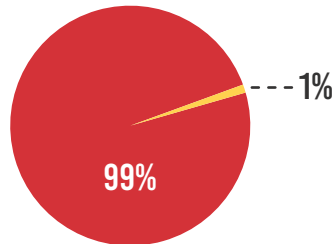

CONVERSATIONS

Home Faith-Based
Conversations Have Grown