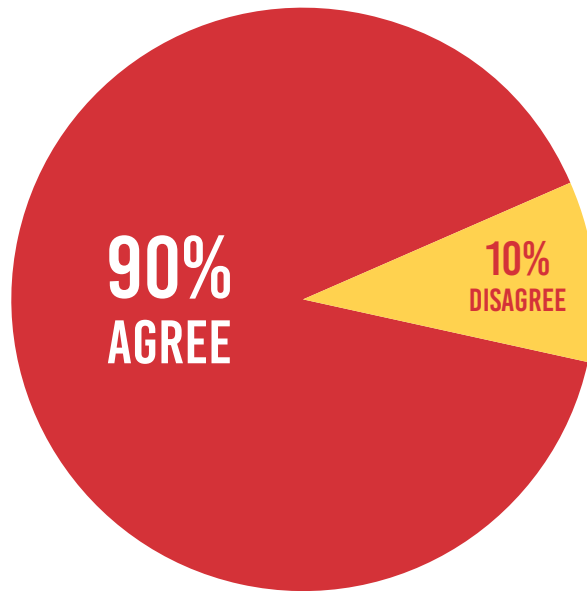

LIFEWISE ACADEMY

2024 EDUCATORS SURVEY

My School &
Students Benefit
From LifeWise

BEHAVIOR

Positive Impact
on Behavior

DECISIONS

Positive Impact on
Decisions & Relationships

SCHEDULE

Satisfied with LifeWise
School Schedule

EXCITEMENT

Students Eager to Talk
About LifeWise

ATTITUDE

Positive Impact on Outlook,
Attitude & Motivation

AGREE

DISAGREE

Results based on 769 educator respondents.

Neutral responses have been removed, click [here](#) to see results that include neutral responses.

LIFEWISE ACADEMY

2024 PARENT SURVEY

Recommends
Other Parents
Enroll Children

**>99%
AGREE**

--- **LESS THAN 1%
DISAGREE**