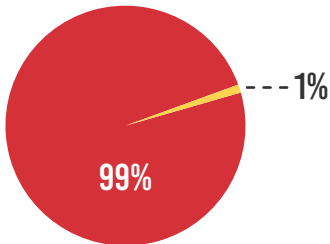

LIFEWISE ACADEMY

2024 PARENT SURVEY

Recommends
Other Parents
Enroll Children

**>99%
AGREE**

--- **LESS THAN 1%
DISAGREE**

DECISIONS

LifeWise Helps My Child
Make Better Decisions