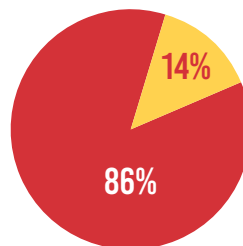

DECISIONS

Positive Impact on
Decisions & Relationships