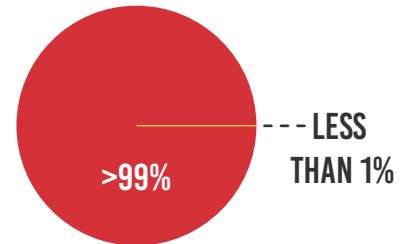

Neutral responses have been removed, click [here](#) to see results that include neutral responses.

LIFEWISE ACADEMY

2024 PARENT SURVEY

Recommends
Other Parents
Enroll Children

**>99%
AGREE**

--- **LESS THAN 1%
DISAGREE**

DECISIONS

LifeWise Helps My Child
Make Better Decisions

CONVERSATIONS

Home Faith-Based
Conversations Have Grown

UNDERSTANDING

Child's Understanding of
the Bible Has Grown

 **AGREE**

 **DISAGREE**

Results based on 2,646 parent respondents.

Neutral responses have been removed, click [here](#) to see results that include neutral responses.