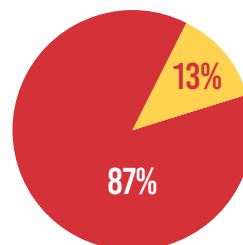

Satisfied with LifeWise
School Schedule

EXCITEMENT

Students Eager to Talk
About LifeWise

ATTITUDE

Positive Impact on Outlook,
Attitude & Motivation

AGREE

DISAGREE

Results based on 769 educator respondents.

Neutral responses have been removed, click [here](#) to see results that include neutral responses.

LIFEWISE ACADEMY

2024 PARENT SURVEY

Recommends
Other Parents
Enroll Children

**>99%
AGREE**

--- **LESS THAN 1%
DISAGREE**