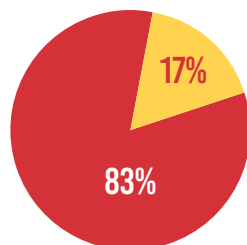

Satisfied with LifeWise
School Schedule

EXCITEMENT

Students Eager to Talk
About LifeWise

ATTITUDE

Positive Impact on Outlook,
Attitude & Motivation

AGREE

DISAGREE

Results based on 769 educator respondents.

Neutral responses have been removed, click [here](#) to see results that include neutral responses.

LIFEWISE ACADEMY

2024 PARENT SURVEY

Recommends
Other Parents
Enroll Children

**>99%
AGREE**

--- **LESS THAN 1%
DISAGREE**