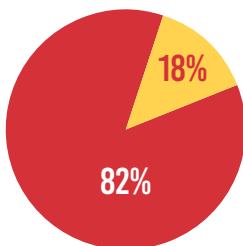

BEHAVIOR

Positive Impact
on Behavior