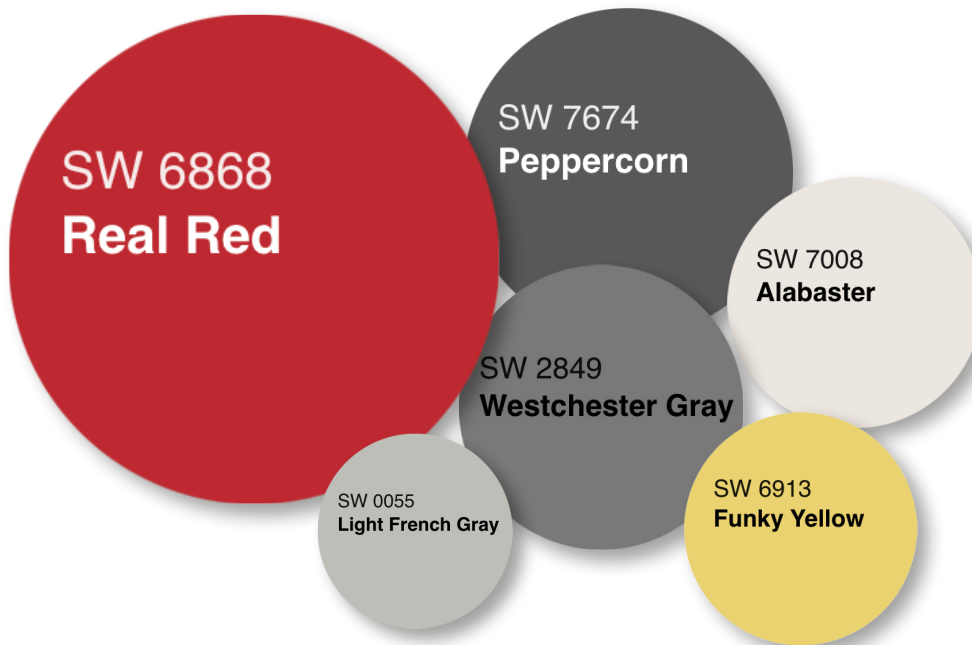

LIFEWISE ACADEMY

LET'S PAINT!

Select from these Sherwin Williams paint colors to stay on brand and refresh your space with bold pops of color!

SW 6868
Real Red

SW 7674
Peppercorn

SW 2849
Westchester Gray

Recommended for exterior use or interior accent

NOTE: Peppercorn & Westchester Gray - choose one per space

SW 6913
Funky Yellow

Recommended for interior accent

SW 0055
Light French Gray

SW 7008
Alabaster

Recommended for interior walls